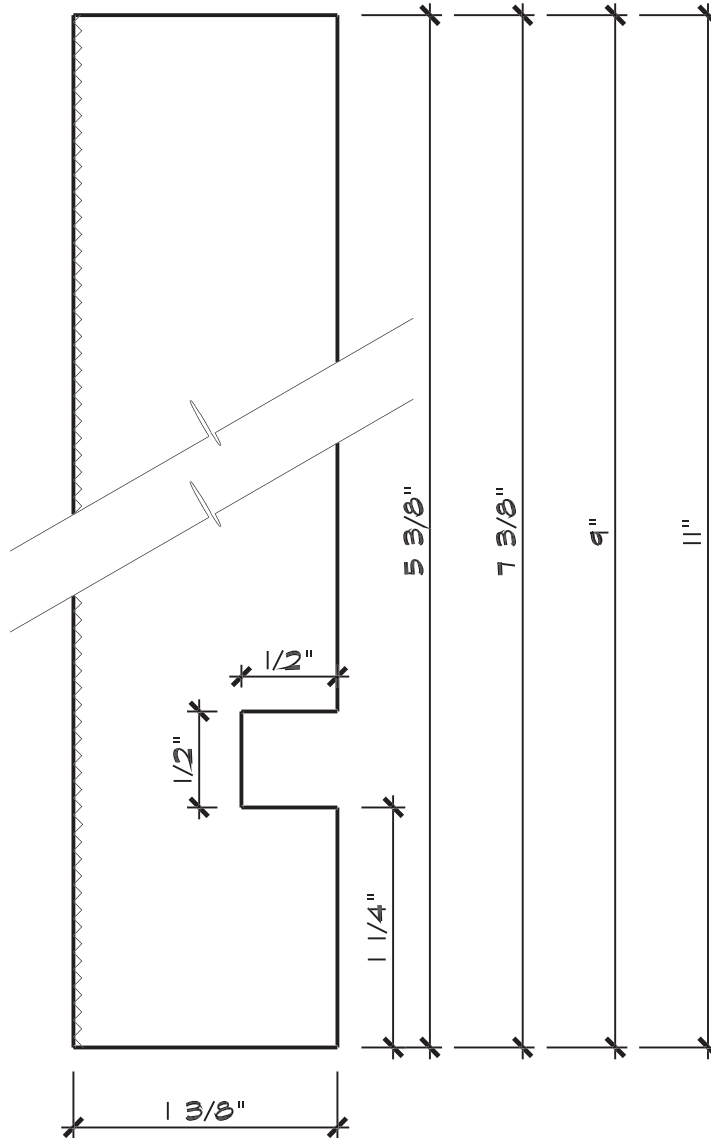

BITTERROOT VALLEY FOREST PRODUCTS

Fascia / Trim Textured 3 Sides

Textures Available:

- Ruff-TEX • Combed • HD • Smooth • ReSawn

Sizes Available:

- 2 x 4 • 2 x 6 • 2 x 8 • 2 x 10 • 2 x 12

Tolerances:

- +/- 1/16"

Textures Available:

- Ruff-TEX • Combed • HD • Smooth • ReSawn

Sizes Available:

- 2 x 4 • 2 x 6 • 2 x 8 • 2 x 10 • 2 x 12

Tolerances:

- +/- 1/16"

phone (877) 626-1503 website www.bvfpmontana.com

Montana address 3280 Raser Dr. • Missoula, MT • 59808 Savannah address 27-2 Artley Rd. • Savannah, GA • not sure

BITTERROOT VALLEY FOREST PRODUCTS

Fascia / Trim with Soffit Plow

Textures Available:

- Ruff-TEX • Combed • HD • Smooth • ReSawn

Sizes Available:

- 2 x 4 • 2 x 6 • 2 x 8 • 2 x 10 • 2 x 12

Tolerances:

- +/- 1/16"