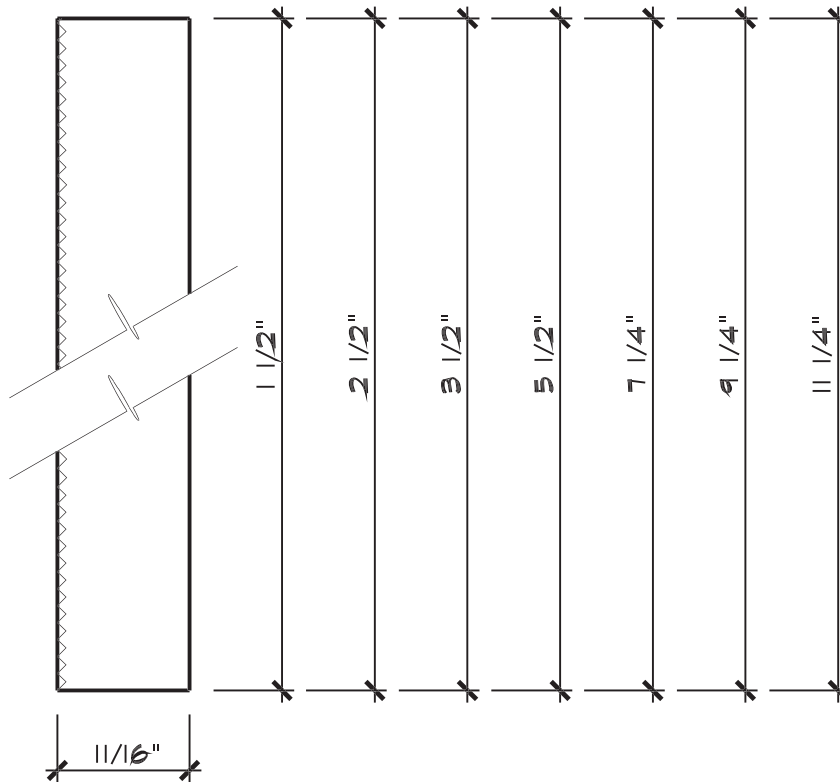

Textures Available:

- Ruff-TEX • Combed • HD • Smooth • ReSawn

Sizes Available:

- 2 x 4 • 2 x 6 • 2 x 8 • 2 x 10 • 2 x 12

Tolerances:

- +/- 1/16"

phone (877) 626-1503 website www.bvfpmontana.com

Montana address 3280 Raser Dr. • Missoula, MT • 59808 Savannah address 27-2 Artley Rd. • Savannah, GA • not sure

BITTERROOT VALLEY FOREST PRODUCTS

Fascia / Trim with Soffit Plow

Textures Available:

- Ruff-TEX • Combed • HD • Smooth • ReSawn

Sizes Available:

- 2 x 4 • 2 x 6 • 2 x 8 • 2 x 10 • 2 x 12

Tolerances:

- +/- 1/16"