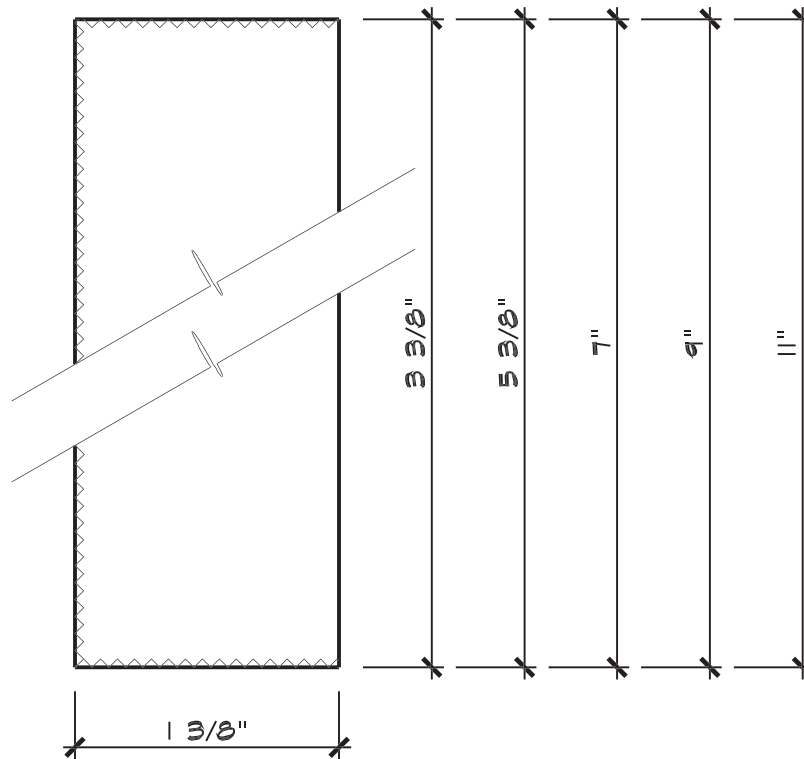

BITTERROOT VALLEY FOREST PRODUCTS

Fascia / Trim Textured on Face

Textures Available:

- Ruff-TEX • Combed • HD • Smooth • ReSawn

Sizes Available:

- 2 x 4 • 2 x 6 • 2 x 8 • 2 x 10 • 2 x 12

Tolerances:

- +/- 1/16"

Textures Available:

- Ruff-TEX • Combed • HD • Smooth • ReSawn

Sizes Available:

- 2 x 4 • 2 x 6 • 2 x 8 • 2 x 10 • 2 x 12

Tolerances:

- +/- 1/16"

phone (877) 626-1503 website www.bvfpmontana.com

Montana address 3280 Raser Dr. • Missoula, MT • 59808 Savannah address 27-2 Artley Rd. • Savannah, GA • not sure

BITTERROOT VALLEY FOREST PRODUCTS

Fascia / Trim Textured 3 Sides

Textures Available:

- Ruff-TEX • Combed • HD • Smooth • ReSawn

Sizes Available:

- 2 x 4 • 2 x 6 • 2 x 8 • 2 x 10 • 2 x 12

Tolerances:

- +/- 1/16"

BITTERROOT VALLEY FOREST PRODUCTS

Fascia / Trim with Soffit Plow

Textures Available:

- Ruff-TEX • Combed • HD • Smooth • ReSawn

Sizes Available:

- 2 x 4 • 2 x 6 • 2 x 8 • 2 x 10 • 2 x 12

Tolerances:

- +/- 1/16"