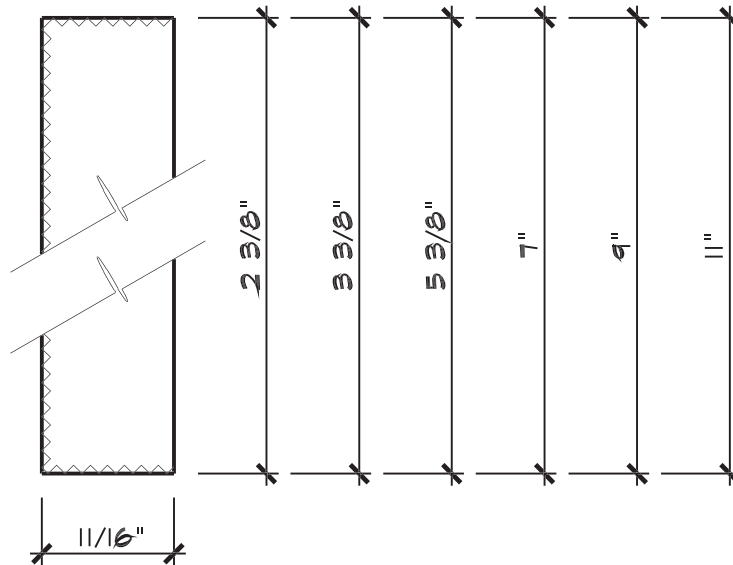

BITTERROOT VALLEY FOREST PRODUCTS

Fascia / Trim Textured 3 Sides

Textures Available:

- Ruff-TEX • Combed • HD • Smooth • ReSawn

Sizes Available:

- 2 x 4 • 2 x 6 • 2 x 8 • 2 x 10 • 2 x 12

Tolerances:

- +/- 1/16"