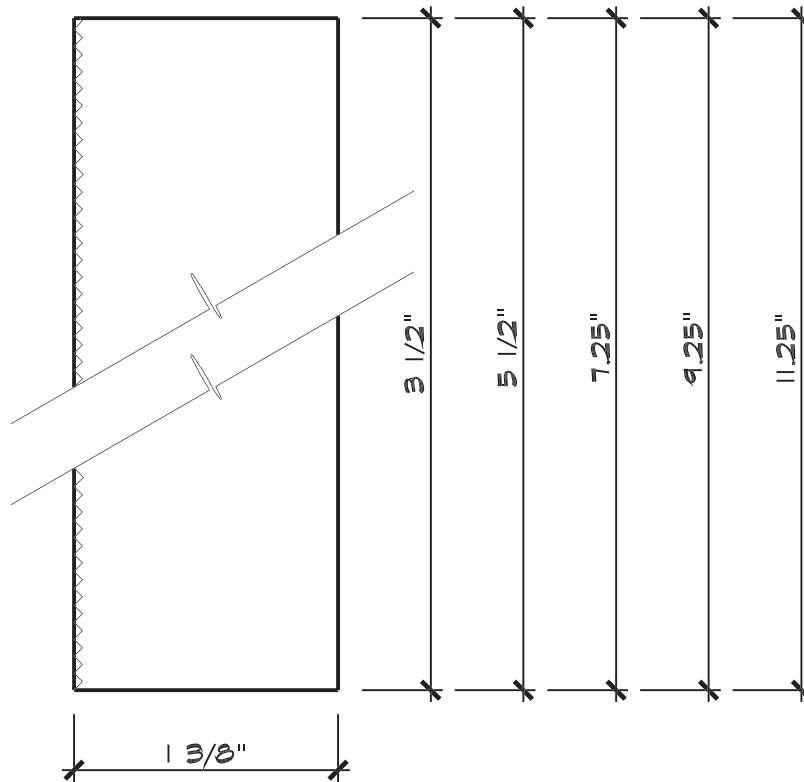

BITTERROOT VALLEY FOREST PRODUCTS

Fascia / Trim Textured on Face

Textures Available:

- Ruff-TEX • Combed • HD • Smooth • ReSawn

Sizes Available:

- 2 x 4 • 2 x 6 • 2 x 8 • 2 x 10 • 2 x 12

Tolerances:

- +/- 1/16"

Textures Available:

- Ruff-TEX • Combed • HD • Smooth • ReSawn

Sizes Available:

- 2 x 4 • 2 x 6 • 2 x 8 • 2 x 10 • 2 x 12

Tolerances:

- +/- 1/16"

phone (877) 626-1503 website www.bvfpmontana.com

Montana address 3280 Raser Dr. • Missoula, MT • 59808 Savannah address 27-2 Artley Rd. • Savannah, GA • not sure

BITTERROOT VALLEY FOREST PRODUCTS

Fascia / Trim Textured 3 Sides

Textures Available:

- Ruff-TEX • Combed • HD • Smooth • ReSawn

Sizes Available:

- 2 x 4 • 2 x 6 • 2 x 8 • 2 x 10 • 2 x 12

Tolerances:

- +/- 1/16"

BITTERROOT VALLEY FOREST PRODUCTS

Fascia / Trim with Soffit Plow

Textures Available:

- Ruff-TEX • Combed • HD • Smooth • ReSawn

Sizes Available:

- 2 x 4 • 2 x 6 • 2 x 8 • 2 x 10 • 2 x 12

Tolerances:

- +/- 1/16"