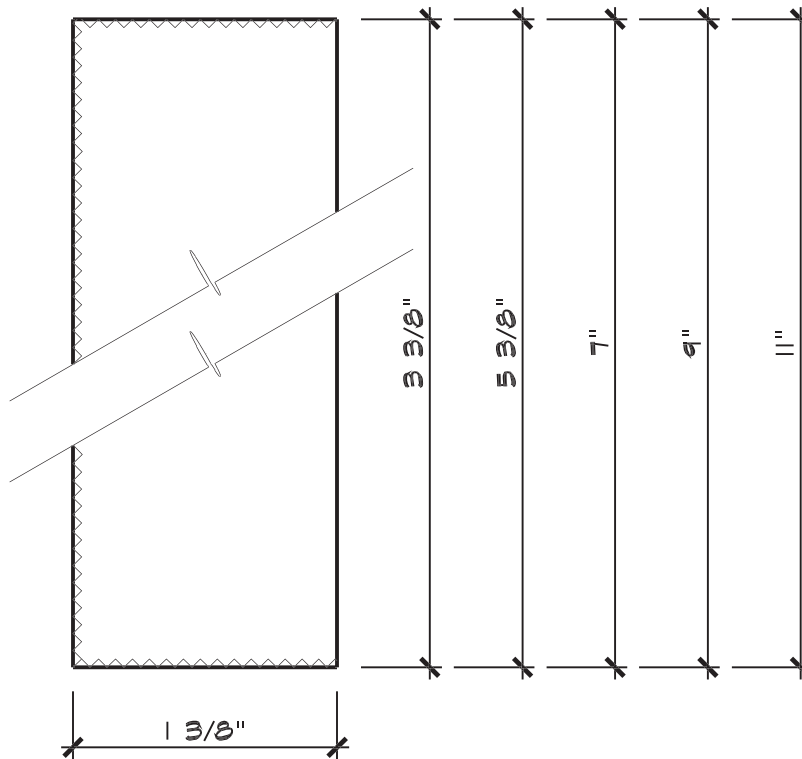

BITTERROOT VALLEY FOREST PRODUCTS

Fascia / Trim Textured on Face

Textures Available:

- Ruff-TEX • Combed • HD • Smooth • ReSawn

Sizes Available:

- 2 x 4 • 2 x 6 • 2 x 8 • 2 x 10 • 2 x 12

Tolerances:

- +/- 1/16"

Textures Available:

- Ruff-TEX • Combed • HD • Smooth • ReSawn

Sizes Available:

- 2 x 4 • 2 x 6 • 2 x 8 • 2 x 10 • 2 x 12

Tolerances:

- +/- 1/16"

phone (877) 626-1503 website www.bvfpmontana.com

Montana address 3280 Raser Dr. • Missoula, MT • 59808 Savannah address 27-2 Artley Rd. • Savannah, GA • not sure

BITTERROOT VALLEY FOREST PRODUCTS

Fascia / Trim Textured 3 Sides

Textures Available:

- Ruff-TEX • Combed • HD • Smooth • ReSawn

Sizes Available:

- 2 x 4 • 2 x 6 • 2 x 8 • 2 x 10 • 2 x 12

Tolerances:

- +/- 1/16"