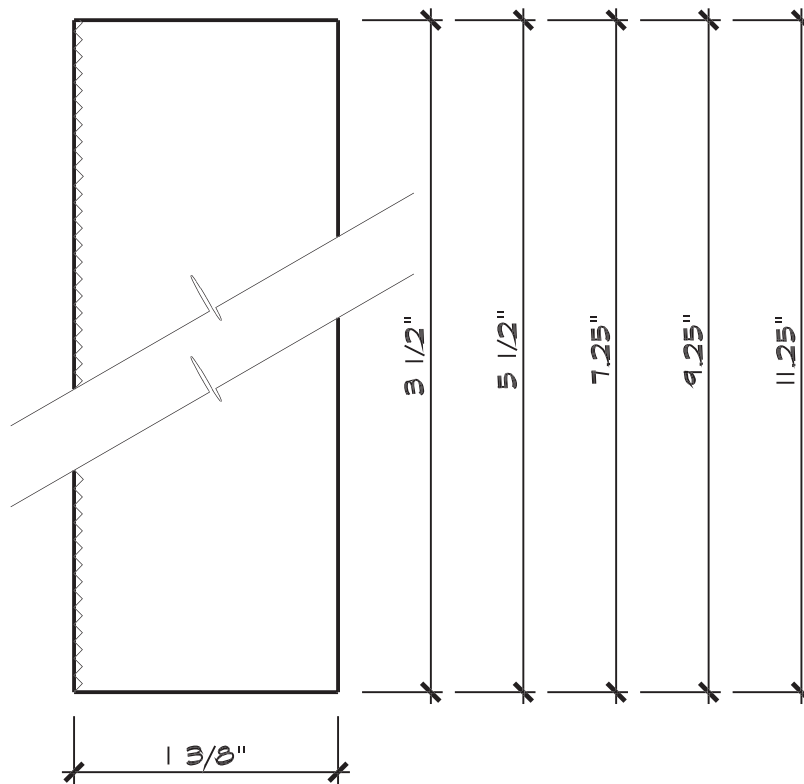

BITTERROOT VALLEY FOREST PRODUCTS

Fascia / Trim Textured on Face

Textures Available:

- Ruff-TEX • Combed • HD • Smooth • ReSawn

Sizes Available:

- 2 x 4 • 2 x 6 • 2 x 8 • 2 x 10 • 2 x 12

Tolerances:

- +/- 1/16"

Textures Available:

- Ruff-TEX • Combed • HD • Smooth • ReSawn

Sizes Available:

- 2 x 4 • 2 x 6 • 2 x 8 • 2 x 10 • 2 x 12

Tolerances:

- +/- 1/16"

phone (877) 626-1503 website www.bvfpmontana.com

Montana address 3280 Raser Dr. • Missoula, MT • 59808 Savannah address 27-2 Artley Rd. • Savannah, GA • not sure

BITTERROOT VALLEY FOREST PRODUCTS

Fascia / Trim Textured 3 Sides

Textures Available:

- Ruff-TEX • Combed • HD • Smooth • ReSawn

Sizes Available:

- 2 x 4 • 2 x 6 • 2 x 8 • 2 x 10 • 2 x 12

Tolerances:

- +/- 1/16"

BITTERROOT VALLEY FOREST PRODUCTS

Fascia / Trim with Soffit Plow

Textures Available:

- Ruff-TEX • Combed • HD • Smooth • ReSawn

Sizes Available:

- 2 x 4 • 2 x 6 • 2 x 8 • 2 x 10 • 2 x 12

Tolerances:

- +/- 1/16"